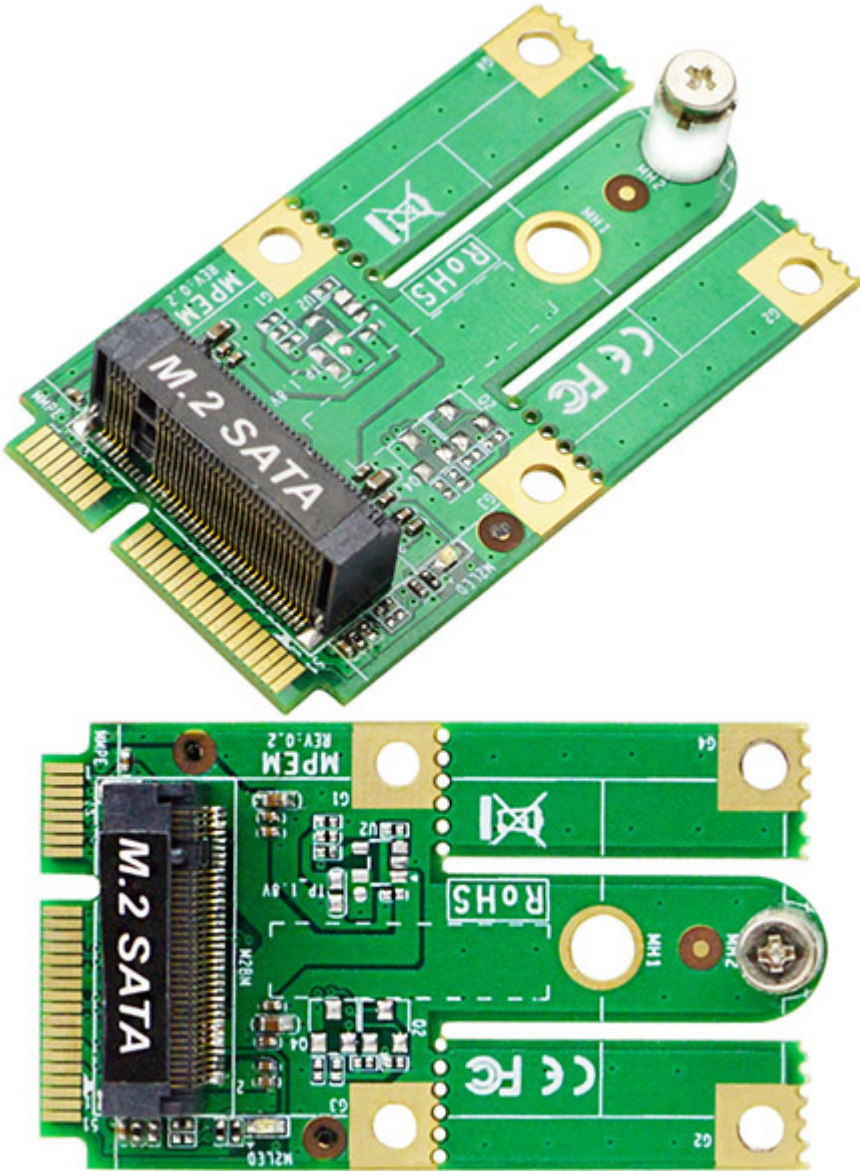

49.95 EUR
incl. 19% VAT, plus [shipping](#)

- mSATA to M.2 (E-key) transfer card for Storage application
- Support M.2 E-key 2242 card
- SATA Interface
- Dimension: 30.00 x 51.0 mm